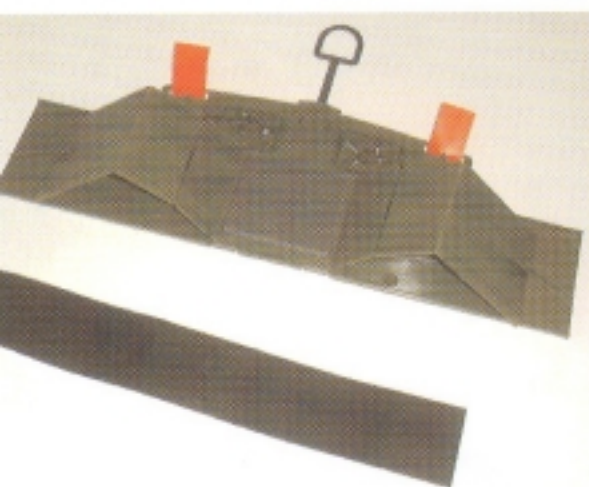

Ambu® Disposable Military Perfit Ace™

A Revolution In Disposable Adjustable Collars

The Military Perfit ACE is a fully adjustable one piece cervical spine immobilisation device designed to give a customised fit. It is identical to the standard Perfit

ACE , but the Military perfit ACE has been designed in camoflaughe colours to suit military specifications.

❖ Please see page 20 for further details

ORDERING INFORMATION

CAT. NO

Military Perfit ACE (supplied in case of 30)

264 208 020

Ambu® Military Head Wedge

Instant And Effective Immobilisation

The fully adjustable, disposable Ambu Military Head Wedge immobilises a patients head instantly and effectively in four simple steps. It is similar in design to the standard Ambu Head Wedge but it has been